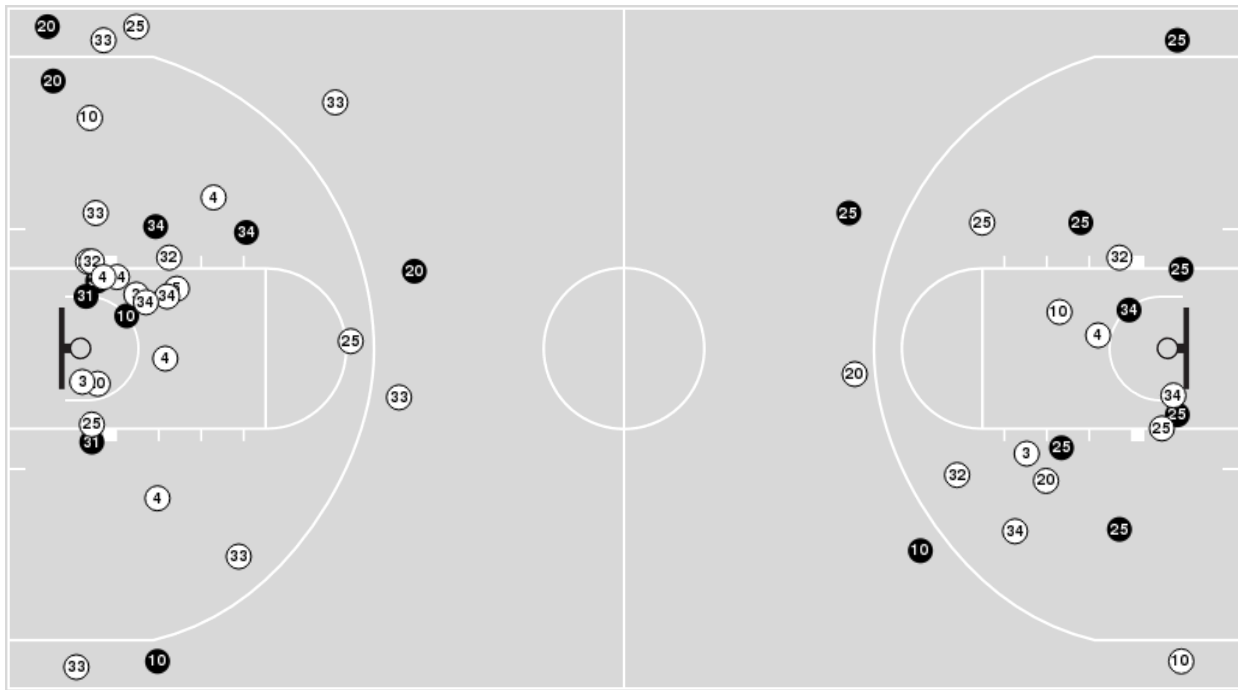

Messiah	M/A	%
Points in the Paint	30 (15 / 18)	83
Fast Break Points	4 (2/2)	100
Second Chance Points	7 (3/8)	38
Effective FG%	53	

Officials:

Players => AllFG Types=>AllResults=>All

Immaculata

All Field Goals

Blow Up Chart

● Made ○ Missed N - Player Number

Immaculata	M/A	%
Field Goals	19/55	35
2 Points	13/42	31
3 Points	6/13	46
Free Throws	8/10	80

Immaculata	M/A	%
Points in the Paint	12 (6 / 20)	30
Fast Break Points	3 (3/4)	75
Second Chance Points	7 (3/5)	60
Effective FG%	40	