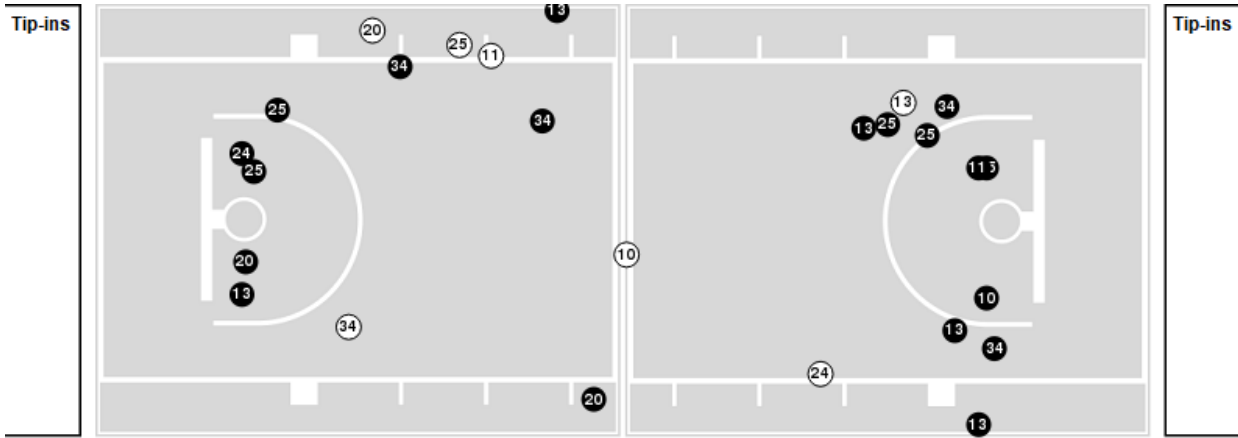

Blow Up Chart

● Made   ○ Missed   N - Player Number

Messiah	M/A	%
Field Goals	26/52	50
2 Points	23/41	56
3 Points	3/11	27
Free Throws	6/11	55

Messiah	M/A	%
Points in the Paint	30 (15 / 18)	83
Fast Break Points	4 (2/2)	100
Second Chance Points	7 (3/8)	38
Effective FG%	53