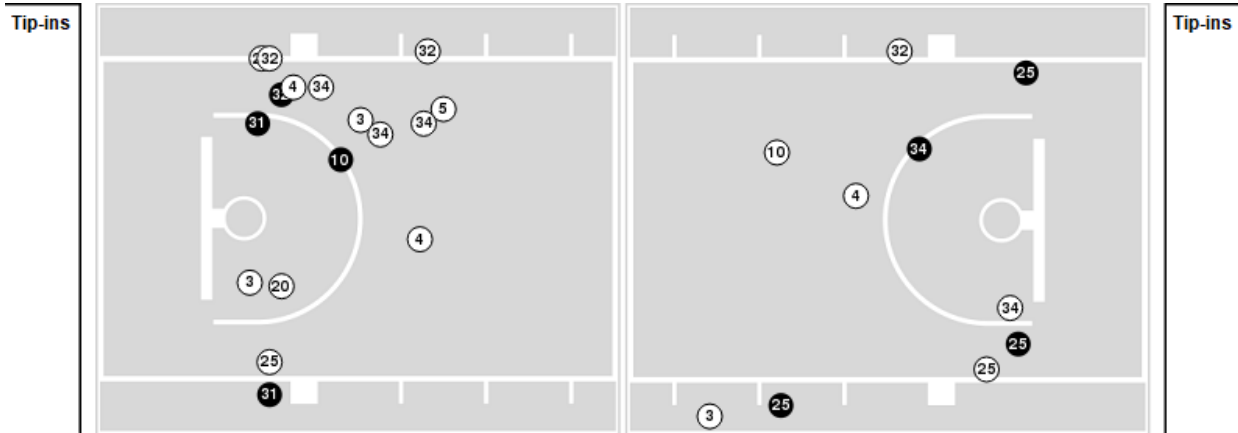

Blow Up Chart

● Made ○ Missed N - Player Number

Immaculata	M/A	%
Field Goals	19/55	35
2 Points	13/42	31
3 Points	6/13	46
Free Throws	8/10	80

Immaculata	M/A	%
Points in the Paint	12 (6 / 20)	30
Fast Break Points	3 (3/4)	75
Second Chance Points	7 (3/5)	60
Effective FG%	40