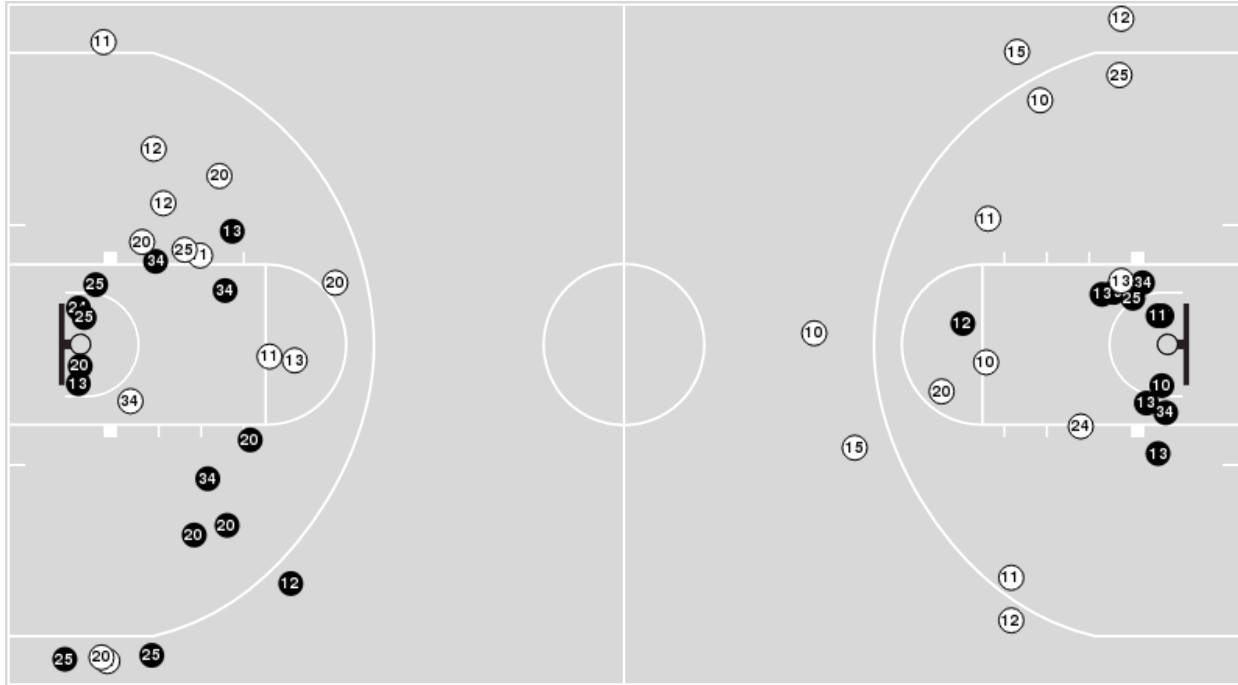

Officials:

Players => AllFG Types=>AllResults=>All
Messiah

All Field Goals