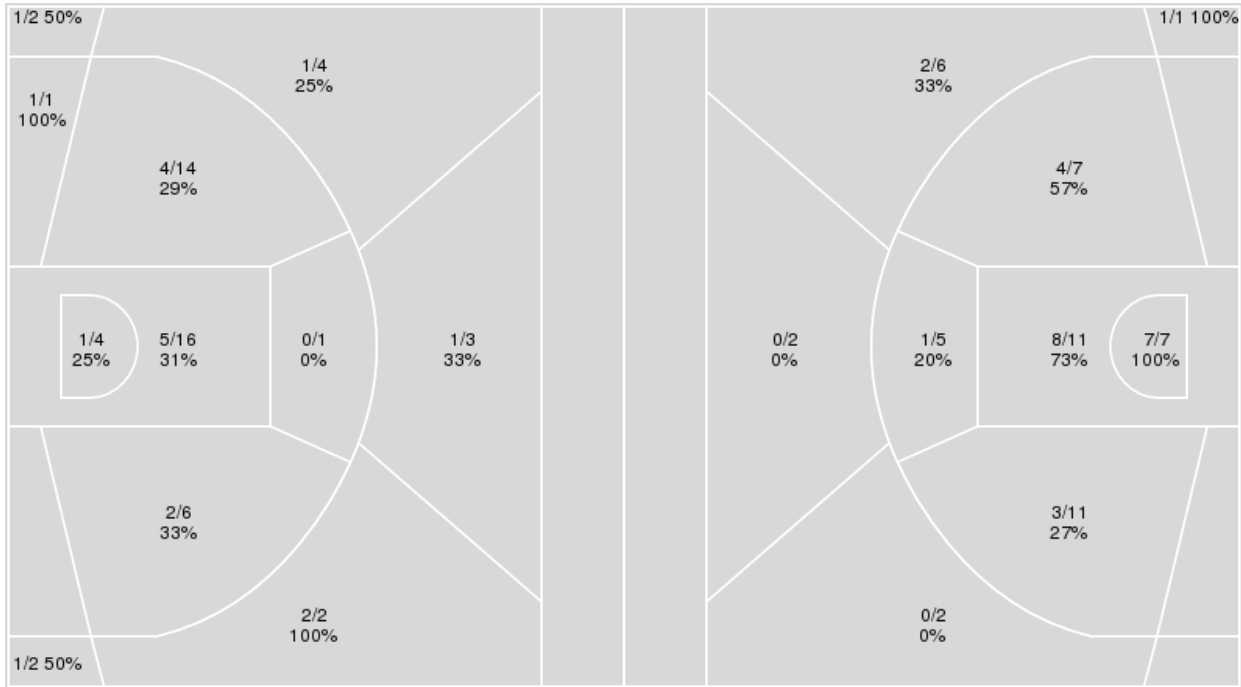

Messiah at Immaculata

12/17/22 FFC Gym, Miami Gardens, FL
2022-23 Women's Basketball

Officials:

{ Players => All; } FG Types => All; Results => All;

{ Players => All; } FG Types => All; Results => All;

Immaculata

Messiah

Immaculata	M/A	%
Field Goals	19/55	35
2 Points	13/42	31
3 Points	6/13	46
Free Throws	8/10	80

Messiah	M/A	%
Field Goals	26/52	50
2 Points	23/41	56
3 Points	3/11	27
Free Throws	6/11	55