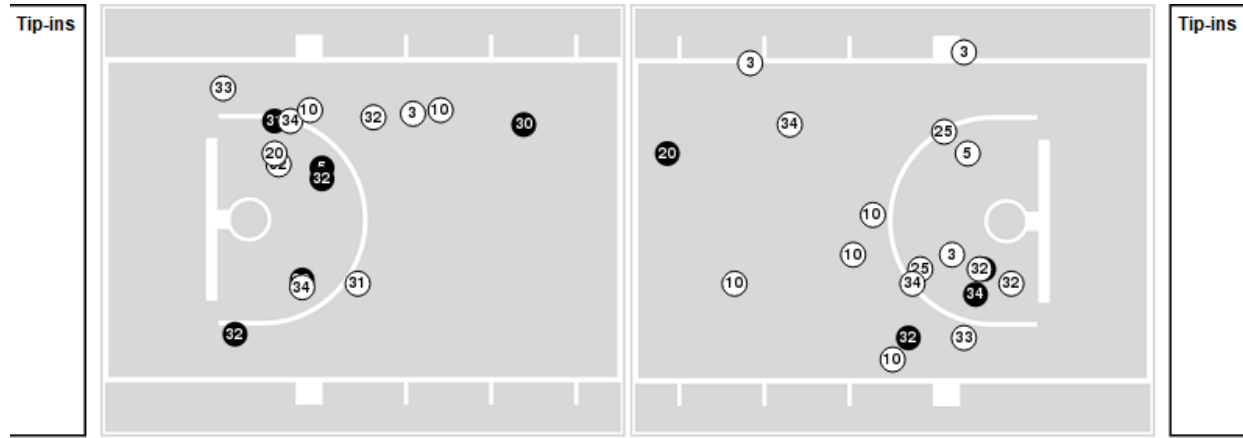

Officials:

Players => AllFG Types=>AllResults=>All
Immaculata

All Field Goals

Blow Up Chart

● Made ○ Missed N - Player Number

Immaculata	M/A	%
Field Goals	21/65	32
2 Points	13/46	28
3 Points	8/19	42
Free Throws	7/15	47