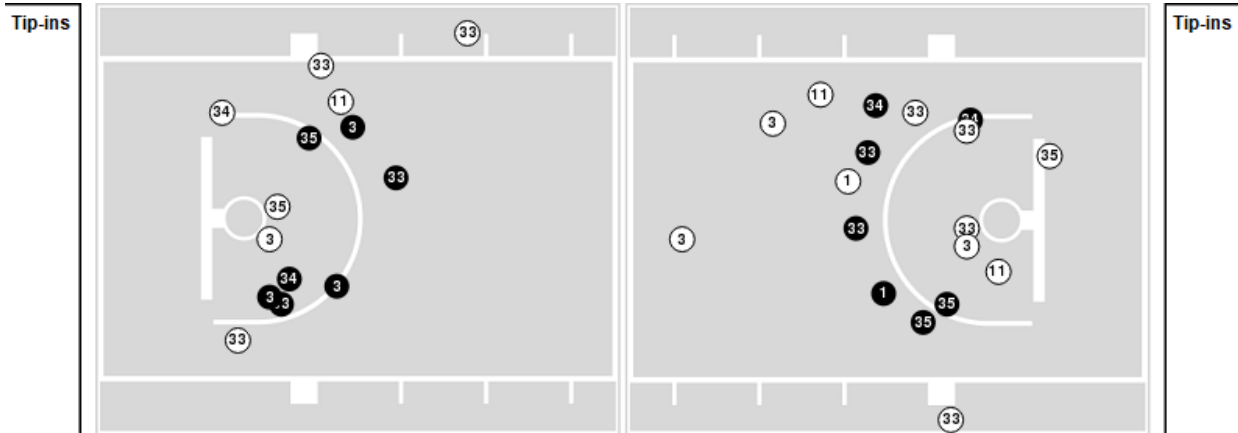

Blow Up Chart

● Made   ○ Missed   N - Player Number

Spalding	M/A	%
Field Goals	20/54	37
2 Points	15/41	37
3 Points	5/13	38
Free Throws	16/22	73

Spalding	M/A	%
Points in the Paint	28 (14 / 29)	48
Fast Break Points	10 (8/8)	100
Second Chance Points	8 (5/15)	33
Effective FG%	42