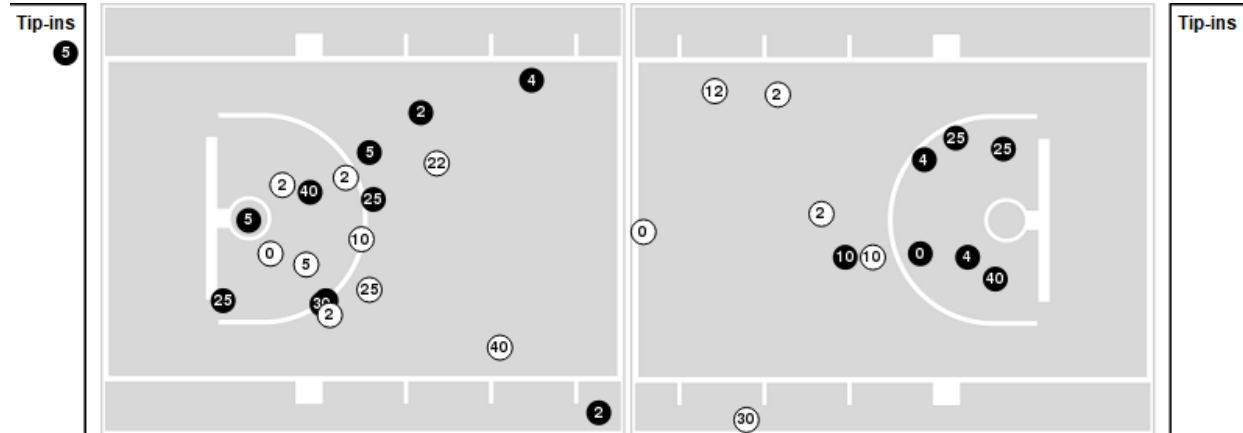

Blow Up Chart

● Made   ○ Missed   N - Player Number

Wartburg	M/A	%
Field Goals	26/63	41
2 Points	17/35	49
3 Points	9/28	32
Free Throws	8/9	89

Wartburg	M/A	%
Points in the Paint	32 (16 / 30)	53
Fast Break Points	3 (1/1)	100
Second Chance Points	12 (5/8)	63
Effective FG%	48