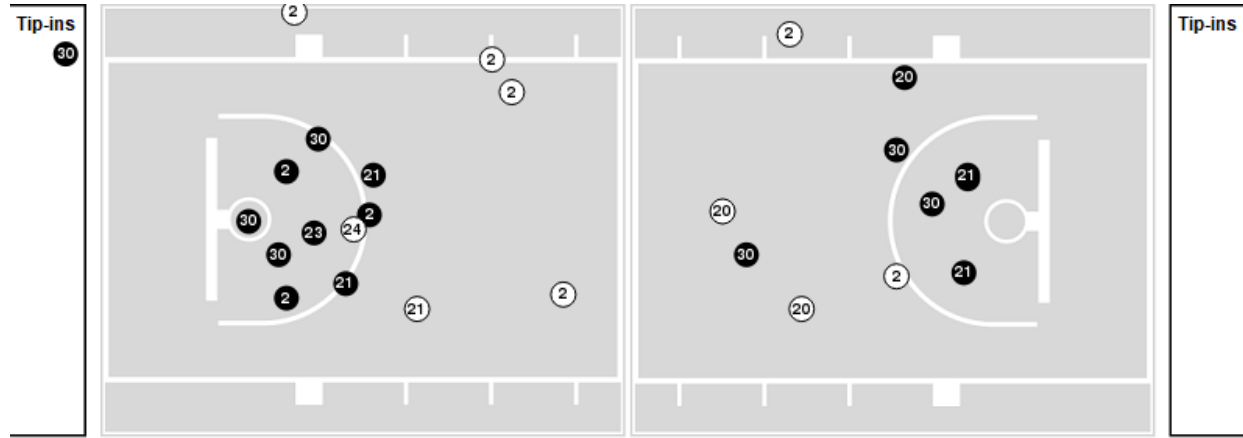

Blow Up Chart

● Made   ○ Missed   N - Player Number

Wentworth	M/A	%
Field Goals	27/56	48
2 Points	16/28	57
3 Points	11/28	39
Free Throws	14/21	67

Wentworth	M/A	%
Points in the Paint	32 (16 / 23)	70
Fast Break Points	0 (0/2)	0
Second Chance Points	7 (3/4)	75
Effective FG%	58