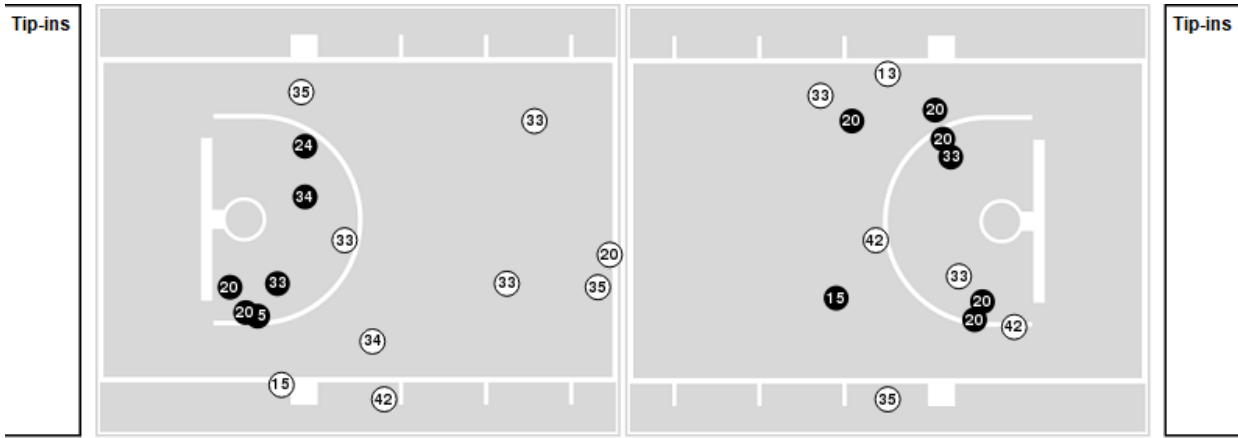

Blow Up Chart

● Made   ○ Missed   N - Player Number

Westminster (PA)	M/A	%
Field Goals	20/50	40
2 Points	16/39	41
3 Points	4/11	36
Free Throws	5/6	83

Westminster (PA)	M/A	%
Points in the Paint	26 (13 / 25)	52
Fast Break Points	4 (3/3)	100
Second Chance Points	0 (0/5)	0
Effective FG%	44