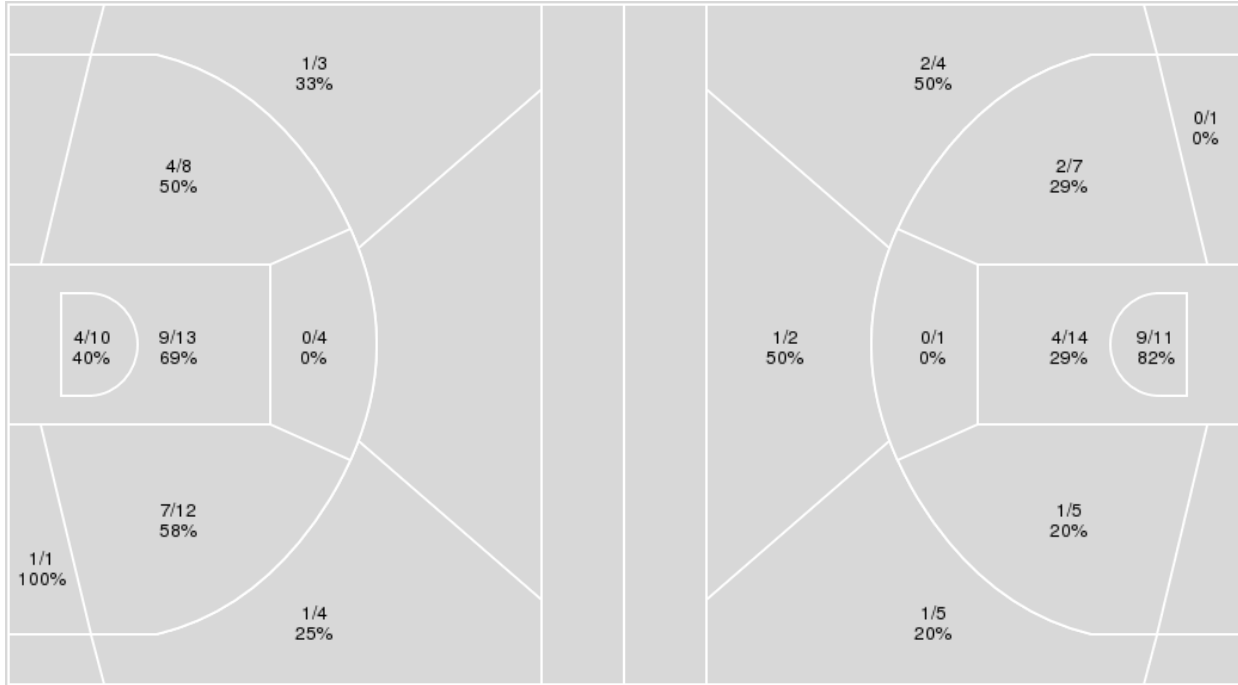

Officials:

{ Players => All; } FG Types => All; Results => All;

{ Players => All; } FG Types => All; Results => All;

Messiah

Westminster (PA)

Messiah	M/A	%
Field Goals	27/55	49
2 Points	25/48	52
3 Points	2/7	29
Free Throws	7/12	58

Westminster (PA)	M/A	%
Field Goals	20/50	40
2 Points	16/39	41
3 Points	4/11	36
Free Throws	5/6	83