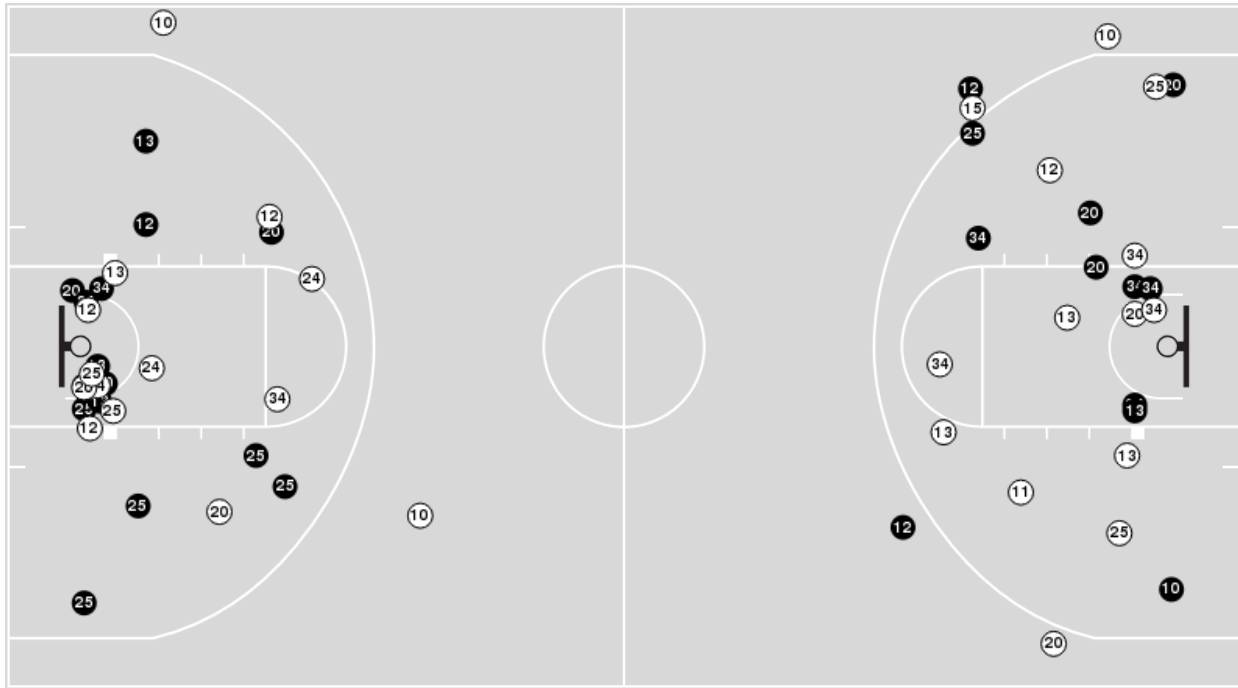

Westminster (PA)	M/A	%
Points in the Paint	26 (13 / 25)	52
Fast Break Points	4 (3/3)	100
Second Chance Points	0 (0/5)	0
Effective FG%	44	

Officials:

Players => AllFG Types=>AllResults=>All

Messiah

All Field Goals