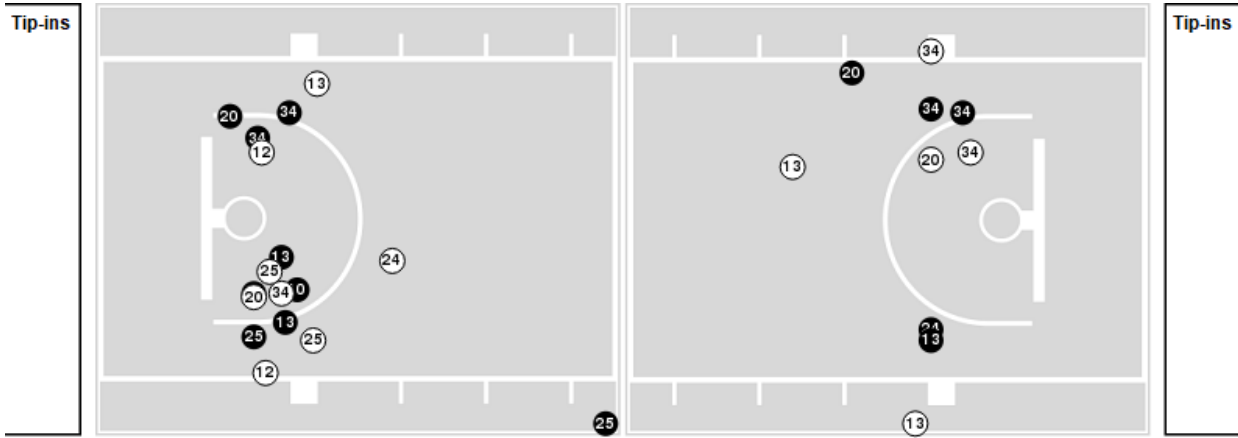

Blow Up Chart

● Made ○ Missed N - Player Number

Messiah	M/A	%
Field Goals	27/55	49
2 Points	25/48	52
3 Points	2/7	29
Free Throws	7/12	58

Messiah	M/A	%
Points in the Paint	26 (13 / 23)	57
Fast Break Points	1 (1/2)	50
Second Chance Points	12 (7/11)	64
Effective FG%	51