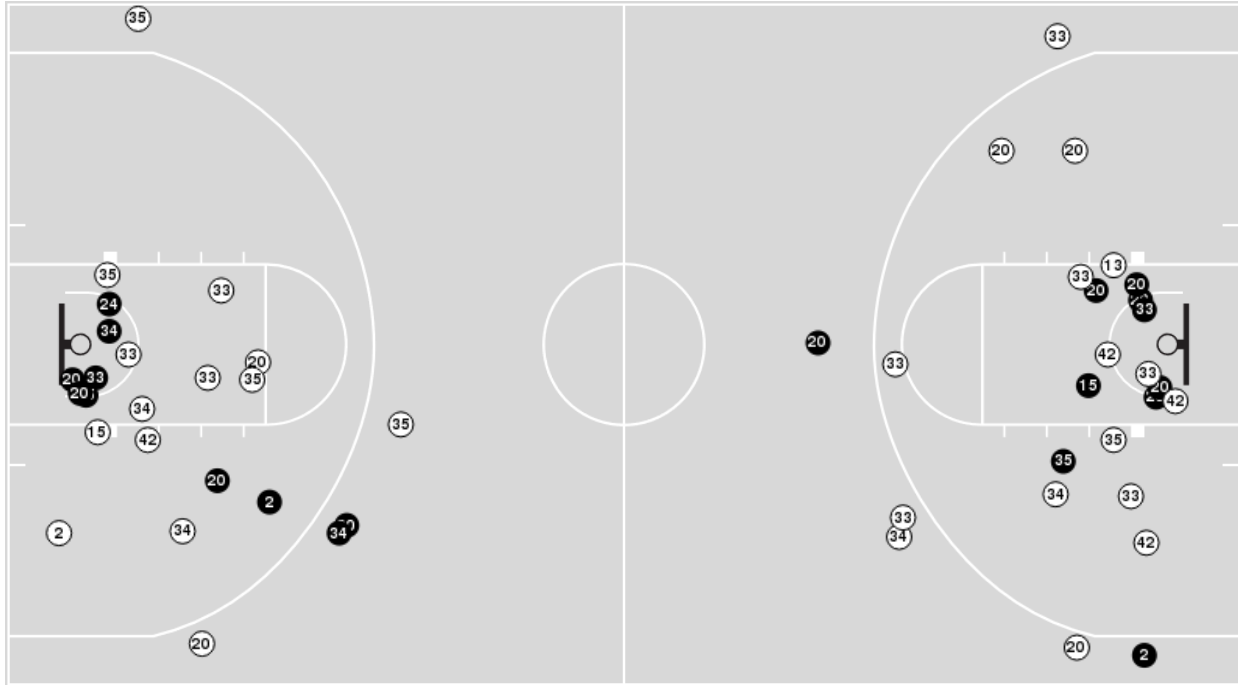

Officials:

Players => AllFG Types=>AllResults=>All
Westminster (PA)

All Field Goals